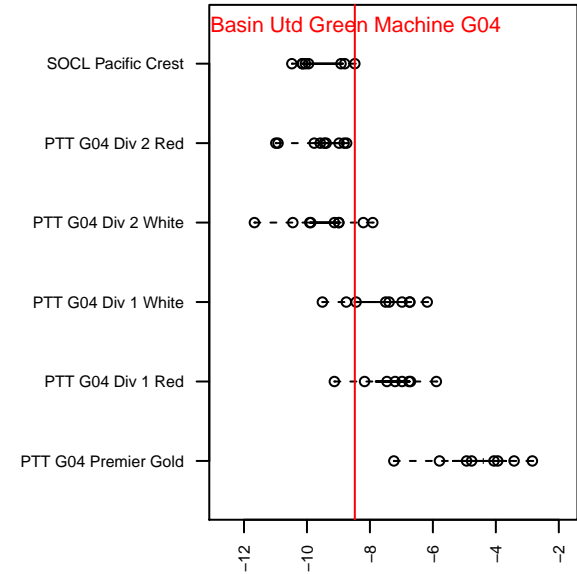

Basin Utd Green Machine G04

Basin United SC (BUSC)
Klamath Falls, OR
G04 total strength=274
attack=0.2 defense=0.13
fall league = SOCL Pacific Crest
notes= might be 03

alt names used:

Venues played:
2015 SOCL Pacific Crest

**attack and defense variance (black dot)
relative to other teams
and top 10 in region**

**attack and defense rating
relative to others at age
and all opponents in last 13 months**

Performance relative to 13 month average